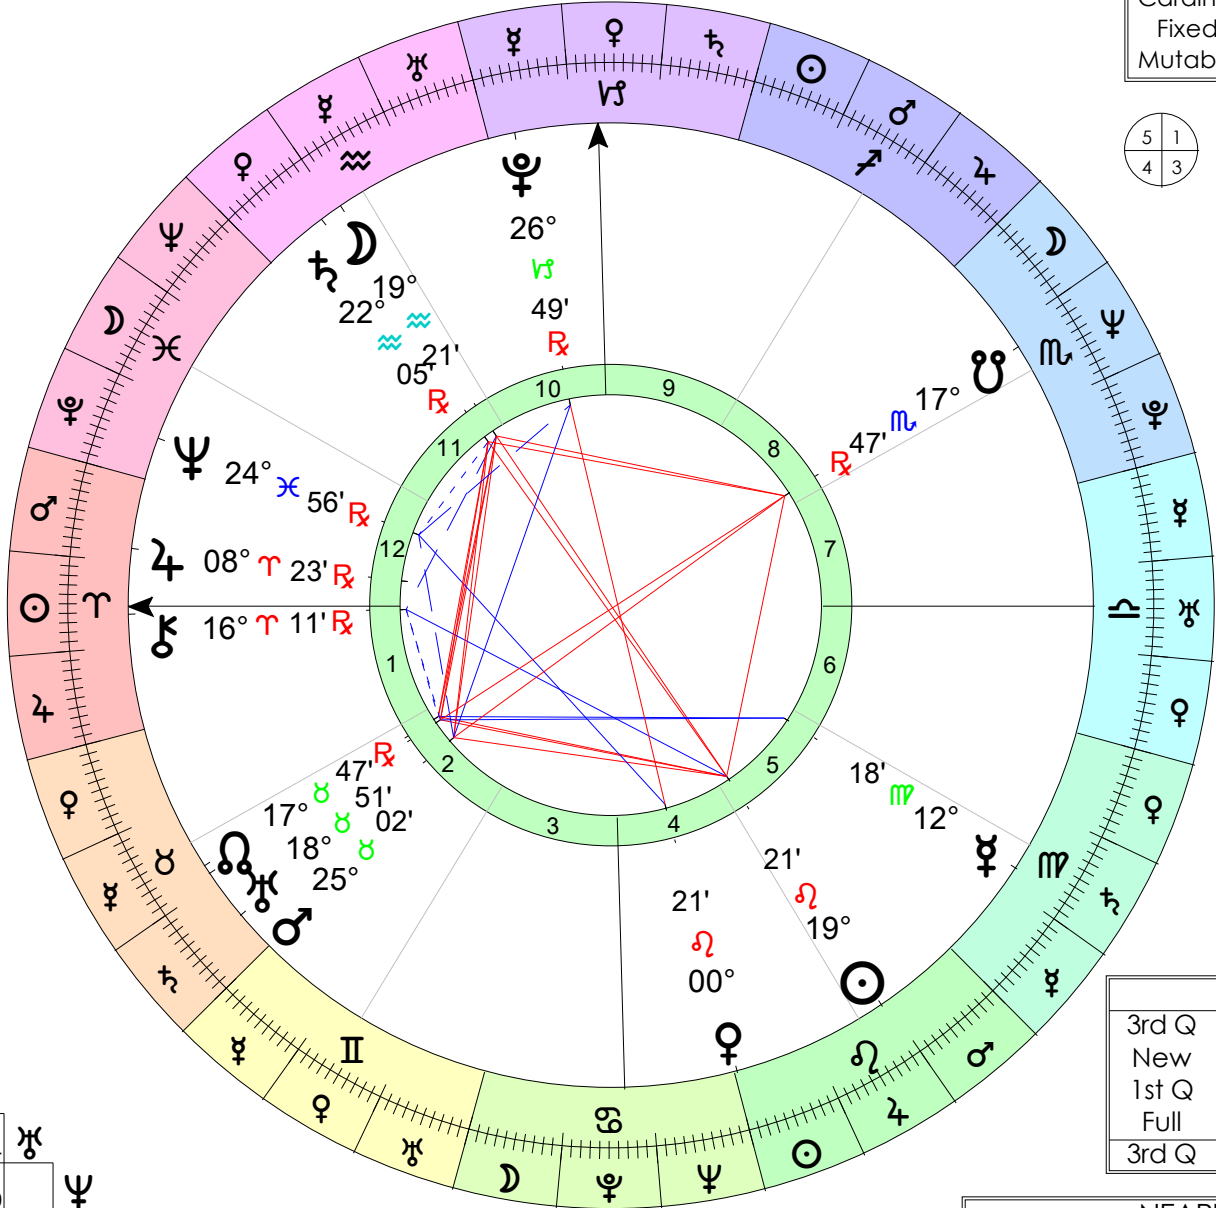

Exact Electional Event

Event Chart
 11 Aug 2022, jue.
 22:35:45 BZT2 +3:00
 Montevideo, Uruguay
 34°S53' 056°W11'
 Geocentric
 Tropical
 Koch
 True Node

MODES	
Cardinal	
Fixed	
Mutable	

RAYS	
1st Ray	
2nd Ray	
3rd Ray	
4th Ray	
5th Ray	
6th Ray	
7th Ray	

5	1
4	3

9	4
---	---

6	7
---	---

ELEMENTS	
Fire	
Earth	
Air	
Water	

Hs	Long.
1	15° ♀ 14
2	14° ♀ 34
3	13° ♀ 57
4	16° ♀ 49
5	16° ♀ 11
6	15° ♀ 31
7	15° ♀ 14
8	14° ♀ 34
9	13° ♀ 57
10	16° ♀ 49
11	16° ♀ 11
12	15° ♀ 31

ASPECTS			
♌	♈	♅	0°00' S
♍	♈	♄	0°00' S
♎	♈	♃	0°06' S
♏	♋	♄	0°30' S
♐	♋	♃	0°30' S
♑	♏	♂	1°04' S
♒	♏	♃	1°04' S
♓	♏	♂	1°34' S
♓	♏	♃	1°34' S
♓	♏	♂	1°34' S
♓	♏	♃	1°34' S
♓	♏	♃	1°35' A

♁	0S00					♁
♂						
♃						
♉						
♊						
♌						
♍						
♎						
♏						
♐						
♑						
♒						
♓						

NEAREST LUNAR PHASES			
3rd Q	20 Jul 2022	11:19	27° ♀ 51
New	28 Jul 2022	14:56	05° ♀ 38
1st Q	5 Aug 2022	08:07	13° ♀ 01
Full	11 Aug 2022	22:36	19° ♀ 21
3rd Q	19 Aug 2022	01:37	26° ♀ 12

NEAREST ECLIPSES (NM/FM)					
♁	♈	30 Apr 2022	17:28	10° ♀ 28	Partial S119
♁	♏	16 May 2022	01:14	25° ♀ 17	Total S131
♁	♈	25 Oct 2022	07:48	02° ♀ 00	Partial S124
♁	♏	8 Nov 2022	08:02	16° ♀ 00	Total S136