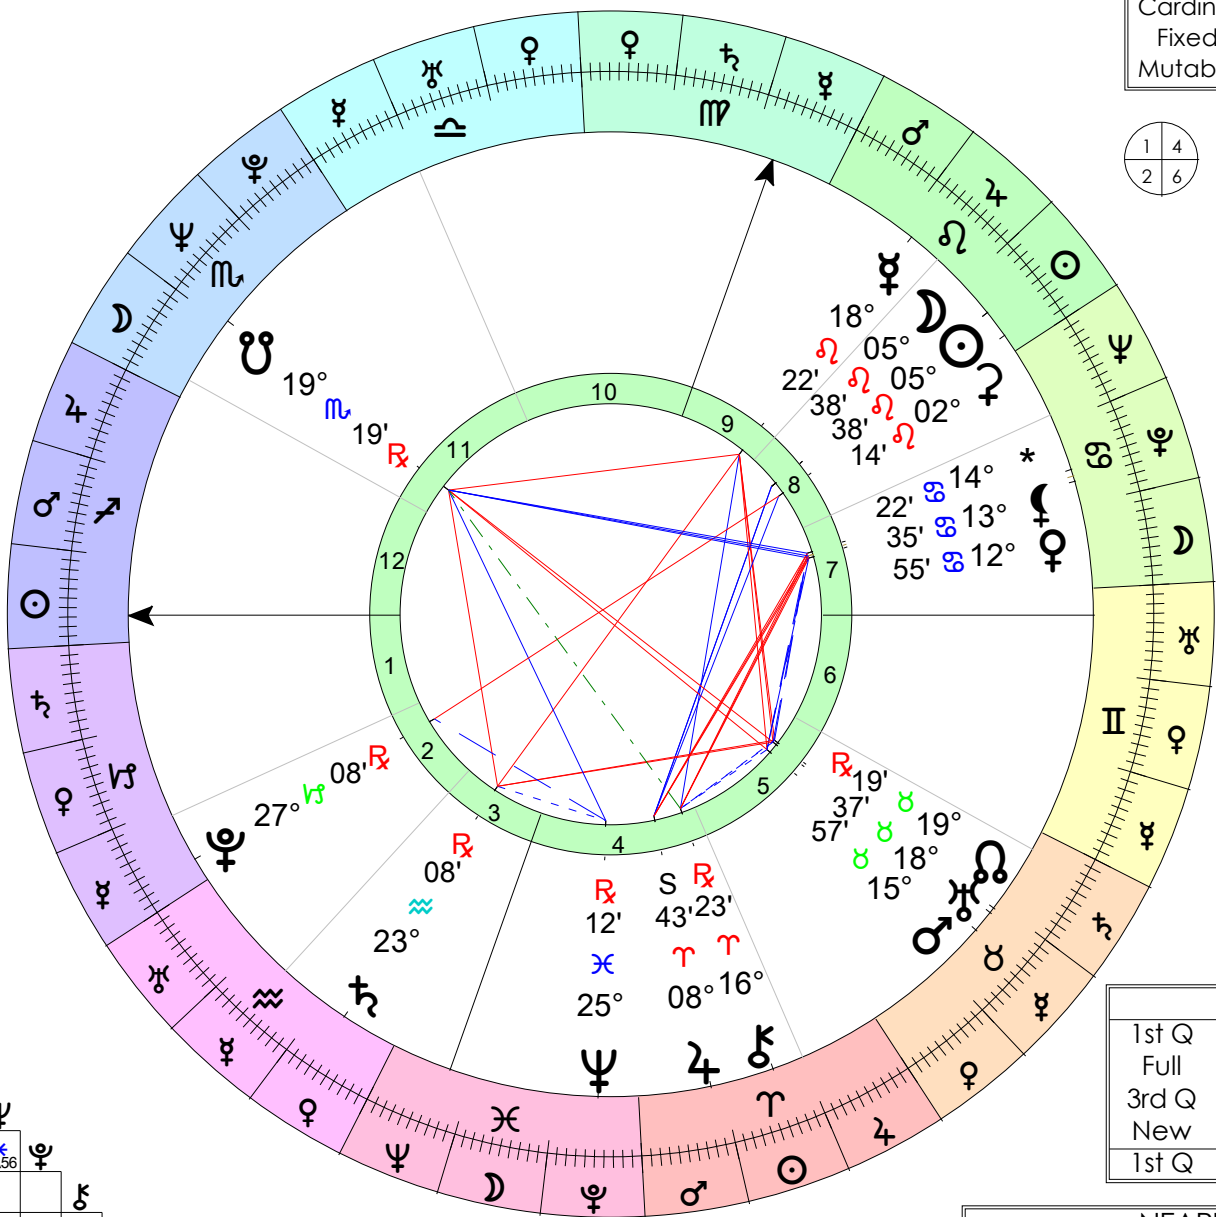

Luna nueva en Leo

Natal Chart
 28 Jul 2022, jue.
 14:55:01 BZT2 +3:00
 Montevideo, Uruguay
 34°S53' 056°W11'
 Geocentric
 Tropical
 Koch
 True Node

USER-DEFINED POINTS			
♁	Ceres	Ceres I	02°♏14
♁	BMo	The Black Moon	13°♁35
*	SIRIUS*	SIRIUS***	14°♁22

MODES	
Cardinal	█
Fixed	█
Mutable	█

RAYS	
1st Ray	█
2nd Ray	█
3rd Ray	█
4th Ray	█
5th Ray	█
6th Ray	█
7th Ray	█

ELEMENTS	
Fire	█
Earth	█
Air	█
Water	█

Hs	Long.
1	26°♈47
2	21°♈18
3	14°♈16
4	07°♈14
5	20°♈11
6	27°♈42
7	26°♈47
8	21°♈18
9	14°♈16
10	07°♈14
11	20°♈11
12	27°♈42

ASPECTS	
♏ ♁	0°00' S
♏ ♀	0°00' S
♏ ☾	0°15' A
♏ ☽	0°26' A
♏ ♃	0°42' A
♏ ♄	0°42' A
♏ ♅	0°57' A
♏ ♆	0°57' A
♏ ♇	1°56' A
♏ ♈	1°58' S
♏ ♉	2°03' S
♏ ♊	2°13' S

NEAREST LUNAR PHASES			
1st Q	6 Jul 2022	23:15	14°♁59
Full	13 Jul 2022	15:38	21°♈21
3rd Q	20 Jul 2022	11:19	27°♈51
New	28 Jul 2022	14:56	05°♏38
1st Q	5 Aug 2022	08:07	13°♎01