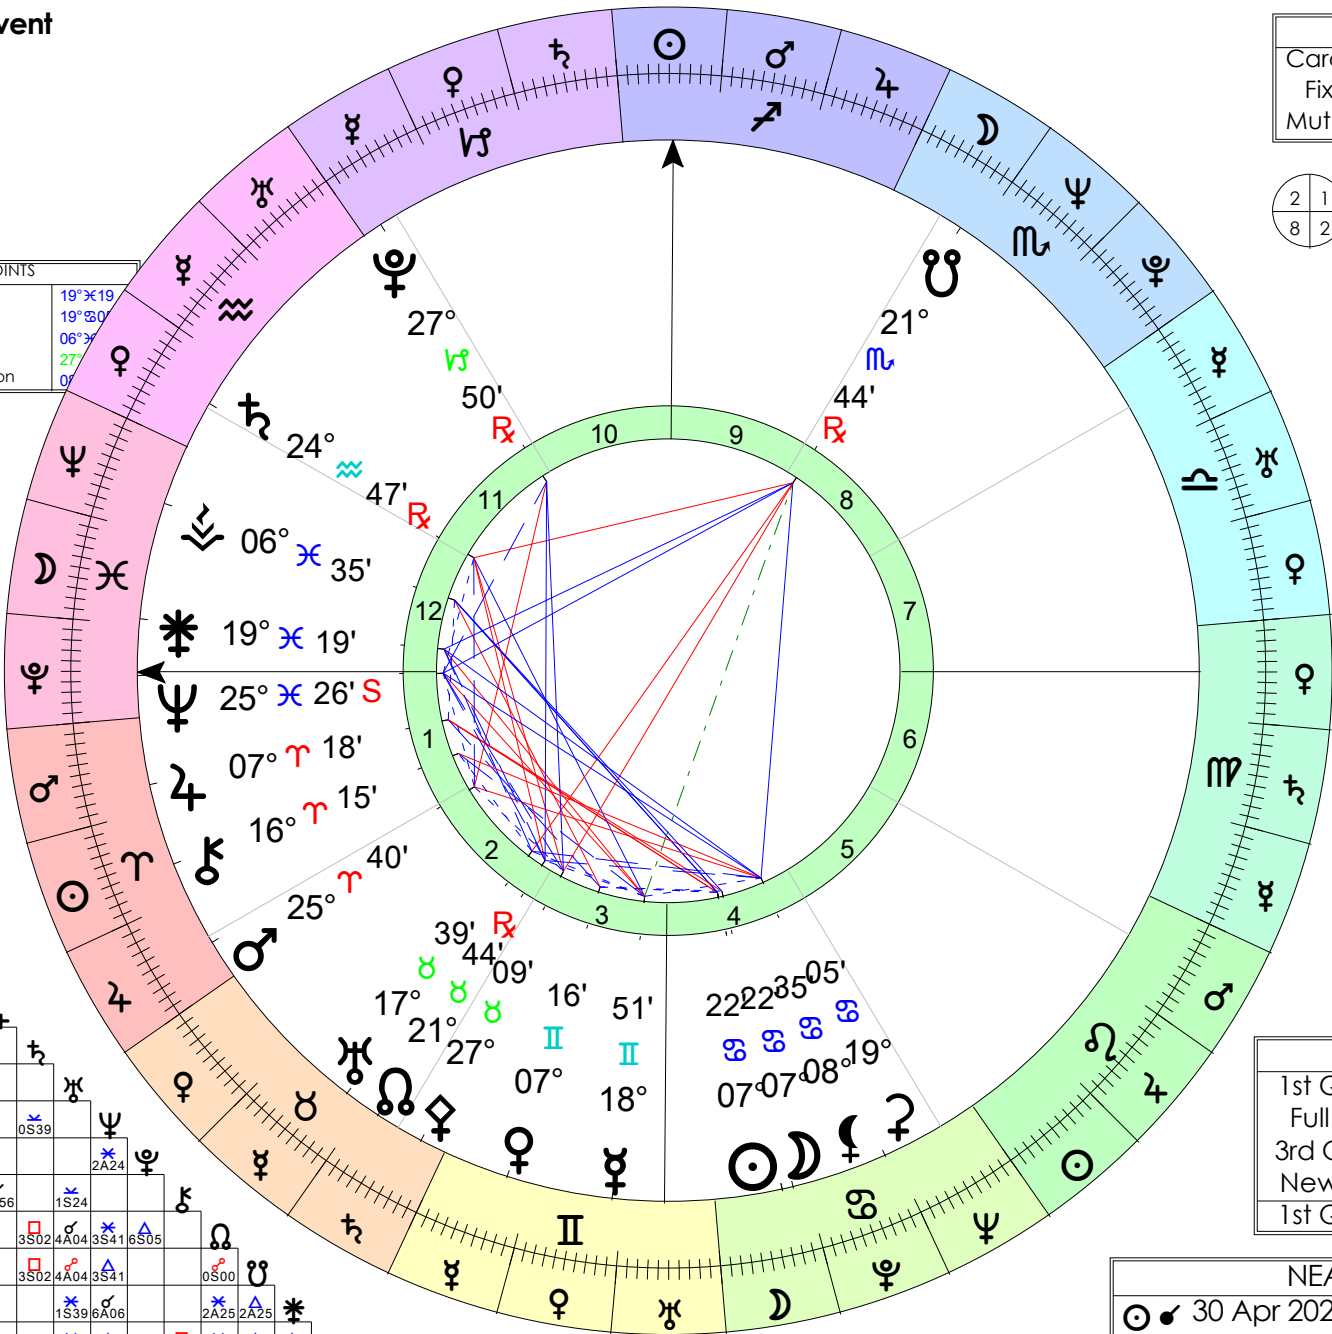

Exact Electional Event

Event Chart
 28 Jun 2022, mar.
 23:52:17 BZT2 +3:00
 Montevideo, Uruguay
 34°S53' 056"W11'
 Geocentric
 Tropical
 Koch
 True Node

USER-DEFINED POINTS		
⋆	Juno	19° ♋ 19'
♁	Ceres	19° ♁ 0'
♃	Vesta	06° ♉ 35'
♄	Pallas	27° ♉ 07'
♁	The Black Moon	07° ♉ 18'

MODES	
Cardinal	
Fixed	
Mutable	

RAYS	
1st Ray	
2nd Ray	
3rd Ray	
4th Ray	
5th Ray	
6th Ray	
7th Ray	

ELEMENTS	
Fire	
Earth	
Air	
Water	

Hs	Long.
1	25° ♋ 02'
2	24° ♉ 55'
3	24° ♉ 19'
4	24° ♉ 33'
5	25° ♁ 54'
6	25° ♄ 17'
7	25° ♁ 02'
8	24° ♁ 55'
9	24° ♁ 19'
10	24° ♉ 33'
11	25° ♉ 54'
12	25° ♁ 17'

ASPECTS		
♁ ♁	♁ ♁	0°00' S
♁ ♂	♁ ♂	0°00' S
♀ ♁	♀ ♁	0°02' A
♁ ♁	♁ ♁	0°04' S
♁ ♁	♁ ♁	0°04' S
♁ ♁	♁ ♁	0°06' A
♁ ♁	♁ ♁	0°06' S
♁ ♁	♁ ♁	0°13' S
♁ ♁	♁ ♁	0°39' S
♁ ♁	♁ ♁	0°53' S
♀ ♁	♀ ♁	1°11' S
♁ ♁	♁ ♁	1°24' S

NEAREST LUNAR PHASES			
1st Q	7 Jun 2022	11:49	16° ♁ 50'
Full	14 Jun 2022	08:52	23° ♉ 25'
3rd Q	21 Jun 2022	00:11	29° ♋ 45'
New	28 Jun 2022	23:53	07° ♁ 22'
1st Q	6 Jul 2022	23:15	14° ♁ 59'

NEAREST ECLIPSES (NM/FM)				
♁ ♁	30 Apr 2022	17:28	10° ♉ 28'	Partial S119
♁ ♁	16 May 2022	01:14	25° ♁ 17'	Total S131
♁ ♁	25 Oct 2022	07:48	02° ♁ 00'	Partial S124
♁ ♁	8 Nov 2022	08:02	16° ♉ 00'	Total S136