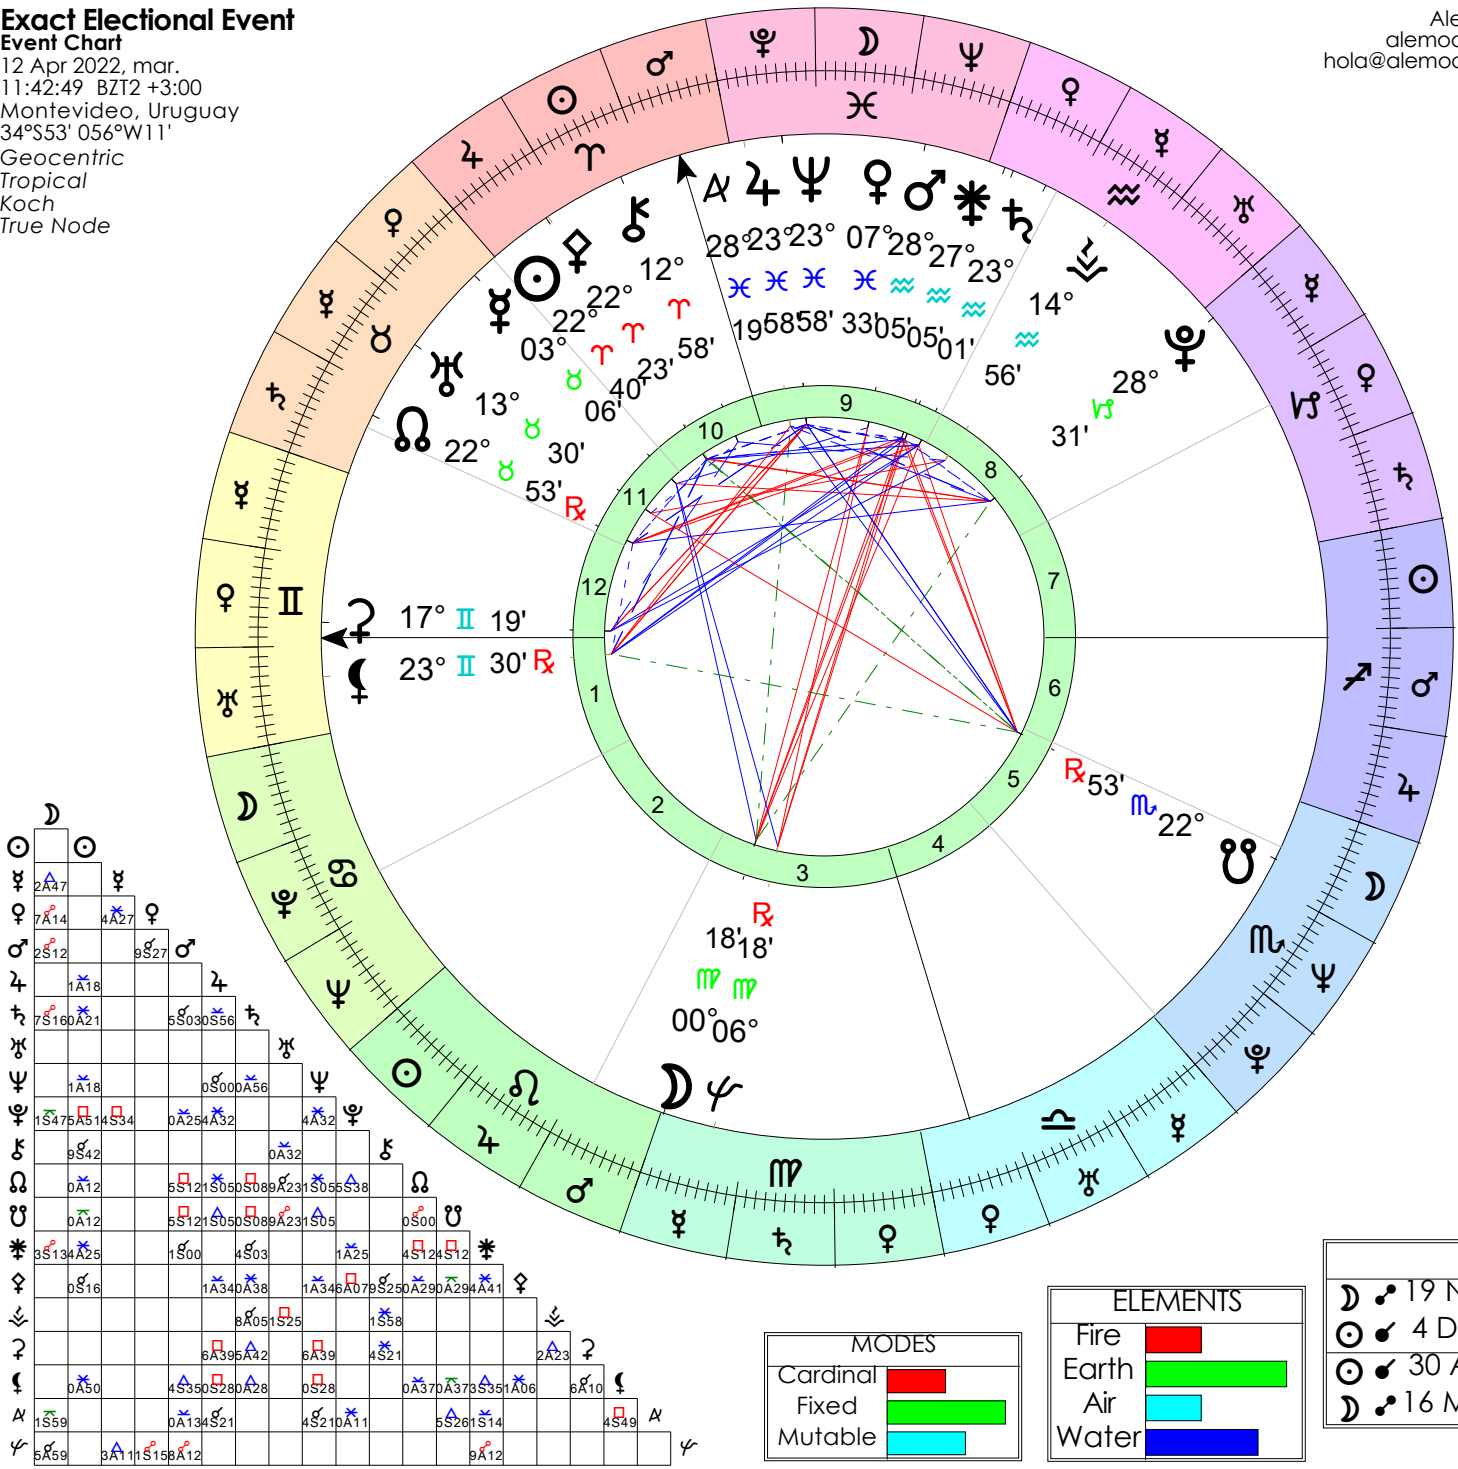

Exact Electional Event

Event Chart
 12 Apr 2022, mar.
 11:42:49 BZT2 +3:00
 Montevideo, Uruguay
 34°S53' 056°W11'
 Geocentric
 Tropical
 Koch
 True Node

Ale Modarelli
 alemodarelli.com
 hola@alemodarelli.com

Hs	Long.
1	19° II 03
2	16° ♁ 40
3	21° ♃ 37
4	05° ♌ 46
5	00° ♍ 16
6	24° ♎ 24
7	19° ♏ 03
8	16° ♐ 40
9	21° ♑ 37
10	05° ♒ 46
11	00° ♓ 16
12	24° ♈ 24

RAYS	
1st Ray	
2nd Ray	
3rd Ray	
4th Ray	
5th Ray	
6th Ray	
7th Ray	

USER-DEFINED POINTS			
♁	Jun	Juno	27° ♑ 05
♁	Pal	Pallas	22° ♏ 23
♁	Ves	Vesta	14° ♑ 56
♁	Cer	Ceres	17° II 19
♁	BMo	The Black Moon	23° II 30 Rx
♁	Ura	Urania 30	28° ♏ 19
♁	Psy	Psyche 16	06° ♏ 18 Rx

ASPECTS			
♁	♁	♁	0°00' S
♁	♁	♁	0°00' S
♁	♁	♁	0°08' S
♁	♁	♁	0°08' S
♁	♁	♁	0°12' A
♁	♁	♁	0°12' A
♁	♁	♁	0°21' A
♁	♁	♁	0°25' A
♁	♁	♁	0°32' A
♁	♁	♁	0°56' A
♁	♁	♁	0°56' S
♁	♁	♁	1°05' S

NEAREST LUNAR PHASES			
Full	18 Mar 2022	04:18	27° ♏ 40
3rd Q	25 Mar 2022	02:38	04° ♐ 33
New	1 Apr 2022	03:25	11° ♏ 30
1st Q	9 Apr 2022	03:48	19° ♁ 24
Full	16 Apr 2022	15:56	26° ♌ 45

NEAREST ECLIPSES (NM/FM)					
♁	♁	19 Nov 2021	05:57	27° ♈ 14	Partial S126
♁	♁	4 Dec 2021	04:43	12° ♏ 22	Total S152
♁	♁	30 Apr 2022	17:28	10° ♈ 28	Partial S119
♁	♁	16 May 2022	01:14	25° ♎ 17	Total S131