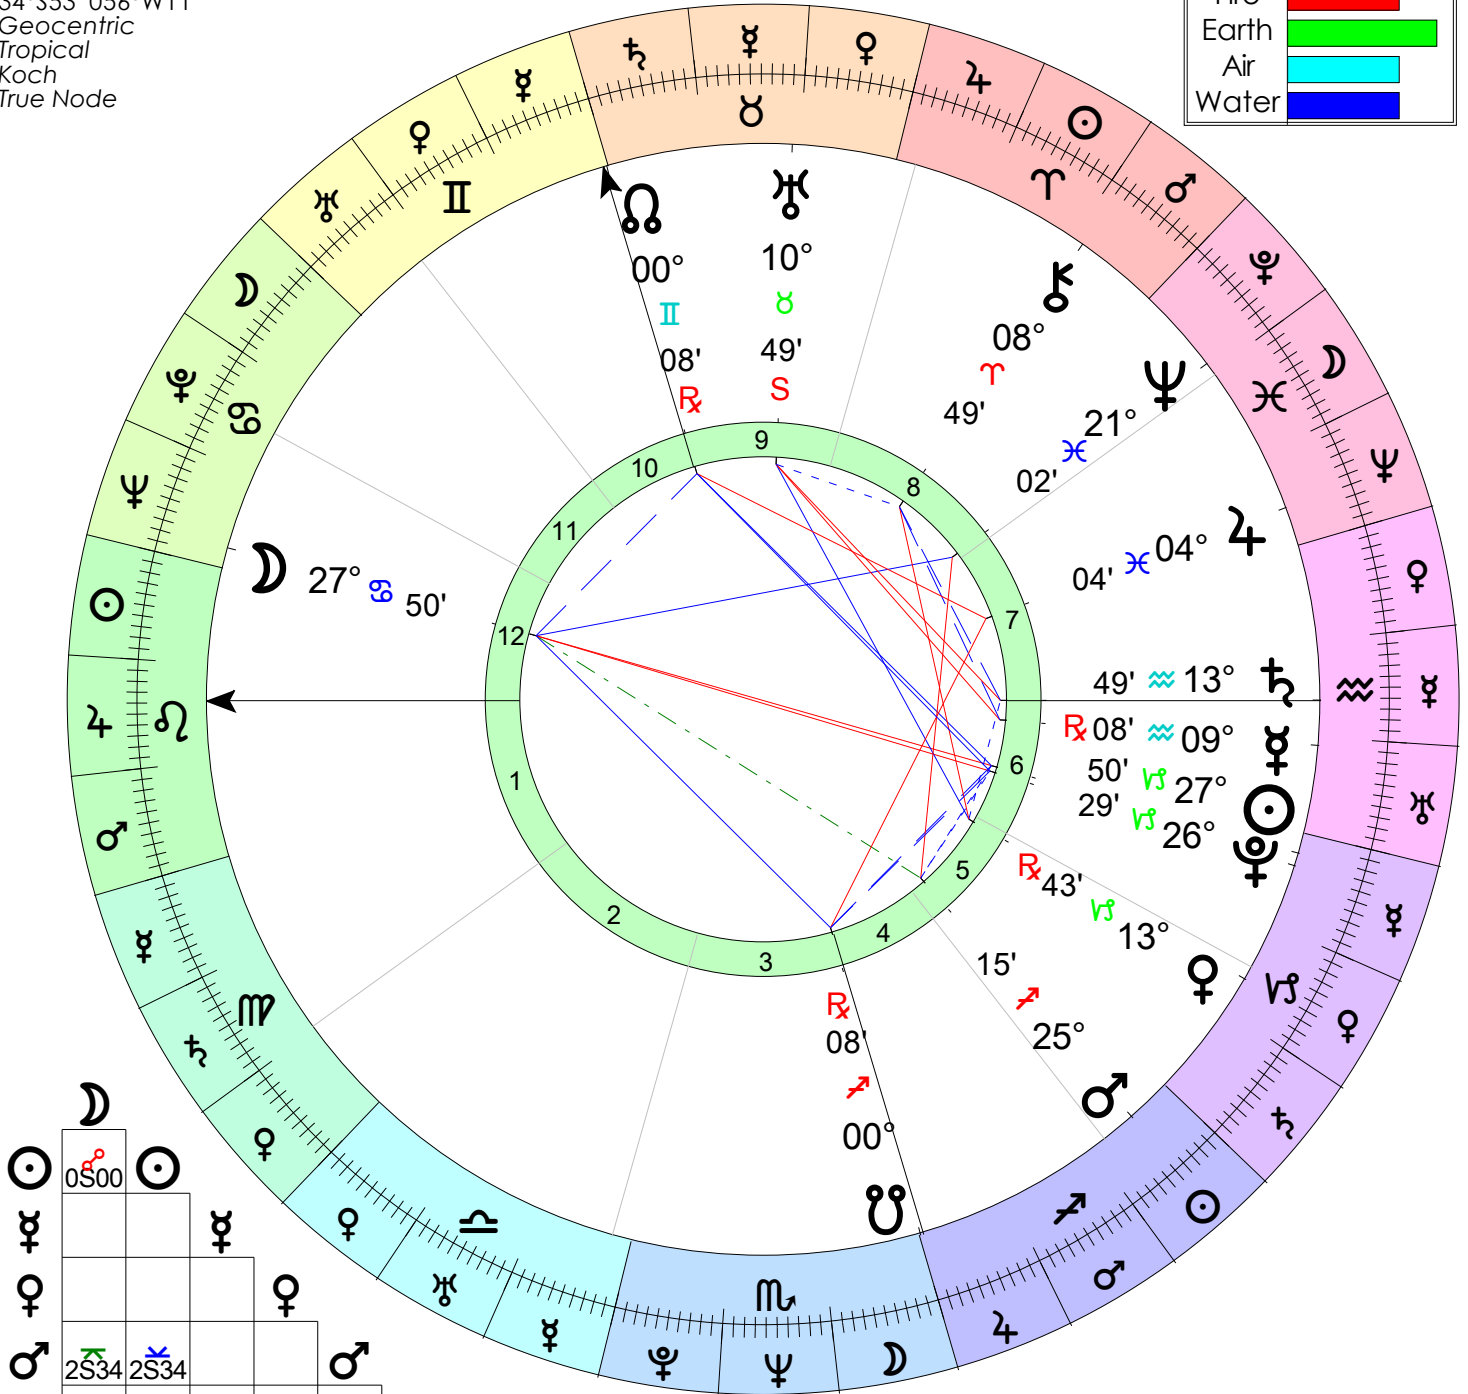

Chart 1
Exact Electional Event
Event Chart
 17 Jan 2022, lun.
 20:48:26 BZT2 +3:00
 Montevideo, Uruguay
 34°S53' 056°W11'
 Geocentric
 Tropical
 Koch
 True Node

Ale Modarelli
 alemodarelli.com
 hola@alemmodarelli.com

MODES	
Cardinal	█
Fixed	█
Mutable	█

1	6	2	11	7
1	5			6

ELEMENTS	
Fire	█
Earth	█
Air	█
Water	█

	☾	☉	☿	♋	♌	♍	♎	♏	♐	♑	♒	♓
☉	0S00	☉										
☿			☿									
♋												
♌												
♍												
♎				♎								
♏					♏							
♐												
♑												
♒												
♓												
☉												
☿												
♋												
♌												
♍												
♎												
♏												
♐												
♑												
♒												
♓												

ASPECTS			
☉	♋	♏	0°00' S
☾	♋	☉	0°00' S
♋	♌	♏	0°05' S
♌	♌	♏	0°19' A
♌	♌	♏	1°13' A
♌	♌	♏	1°21' S
♌	♌	♏	1°21' S
♌	♌	♏	1°40' S
♌	♌	♏	1°59' A
♌	♌	♏	2°18' A
♌	♌	♏	2°18' A
♌	♌	♏	2°18' A

Hs	Long.
1	13° ♏46
2	19° ♎37
3	27° ♌58
4	00° ♐27
5	21° ♐37
6	15° ♌07
7	13° ♌46
8	19° ♌37
9	27° ♐58
10	00° ♏27
11	21° ♏37
12	15° ♌07